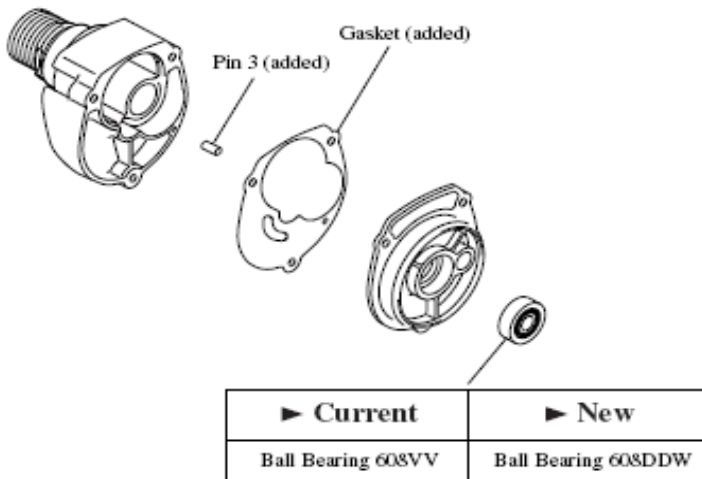

Item No.	Type	Sub	Part No.	Description (* See Service changes on the bottom)	Qty	Unit
44			253139-0	FLAT WASHER 8	1	PC.
45			643953-6	BRUSH HOLDER	1	PC.
46			442136-3	* GASKET (Added)	1	PC.
47			256157-7	* PIN 3 (Added)	1	PC.

ACCESSORIES

- See catalogue or visit www.makita.ca for optional accessory -

A01			784211-2	PHILLIPS INSERT BIT 2-25	1	PC.
	Opt.		784212-0	PHILLIPS INSERT BIT 1-25	1	PC.
A02			784801-1	MAGNETIC BIT HOLDER 6.35-76	1	PC.
	Opt.		784807-9	MAGNETIC BIT HOLDER 6.35-60	1	PC.

SERVICE CHANGES

1. Changes on Ball Bearing, Gasket & Pin

Item No.	Description	Type 1	Type 2
23	Ball Bearing	210007-0	210005-4
46	Gasket	-----	442136-3
47	Pin 3	-----	256157-7

Above parts are completely interchangeable as a set.

Note: Ball Bearing 608DDW is better sealed.