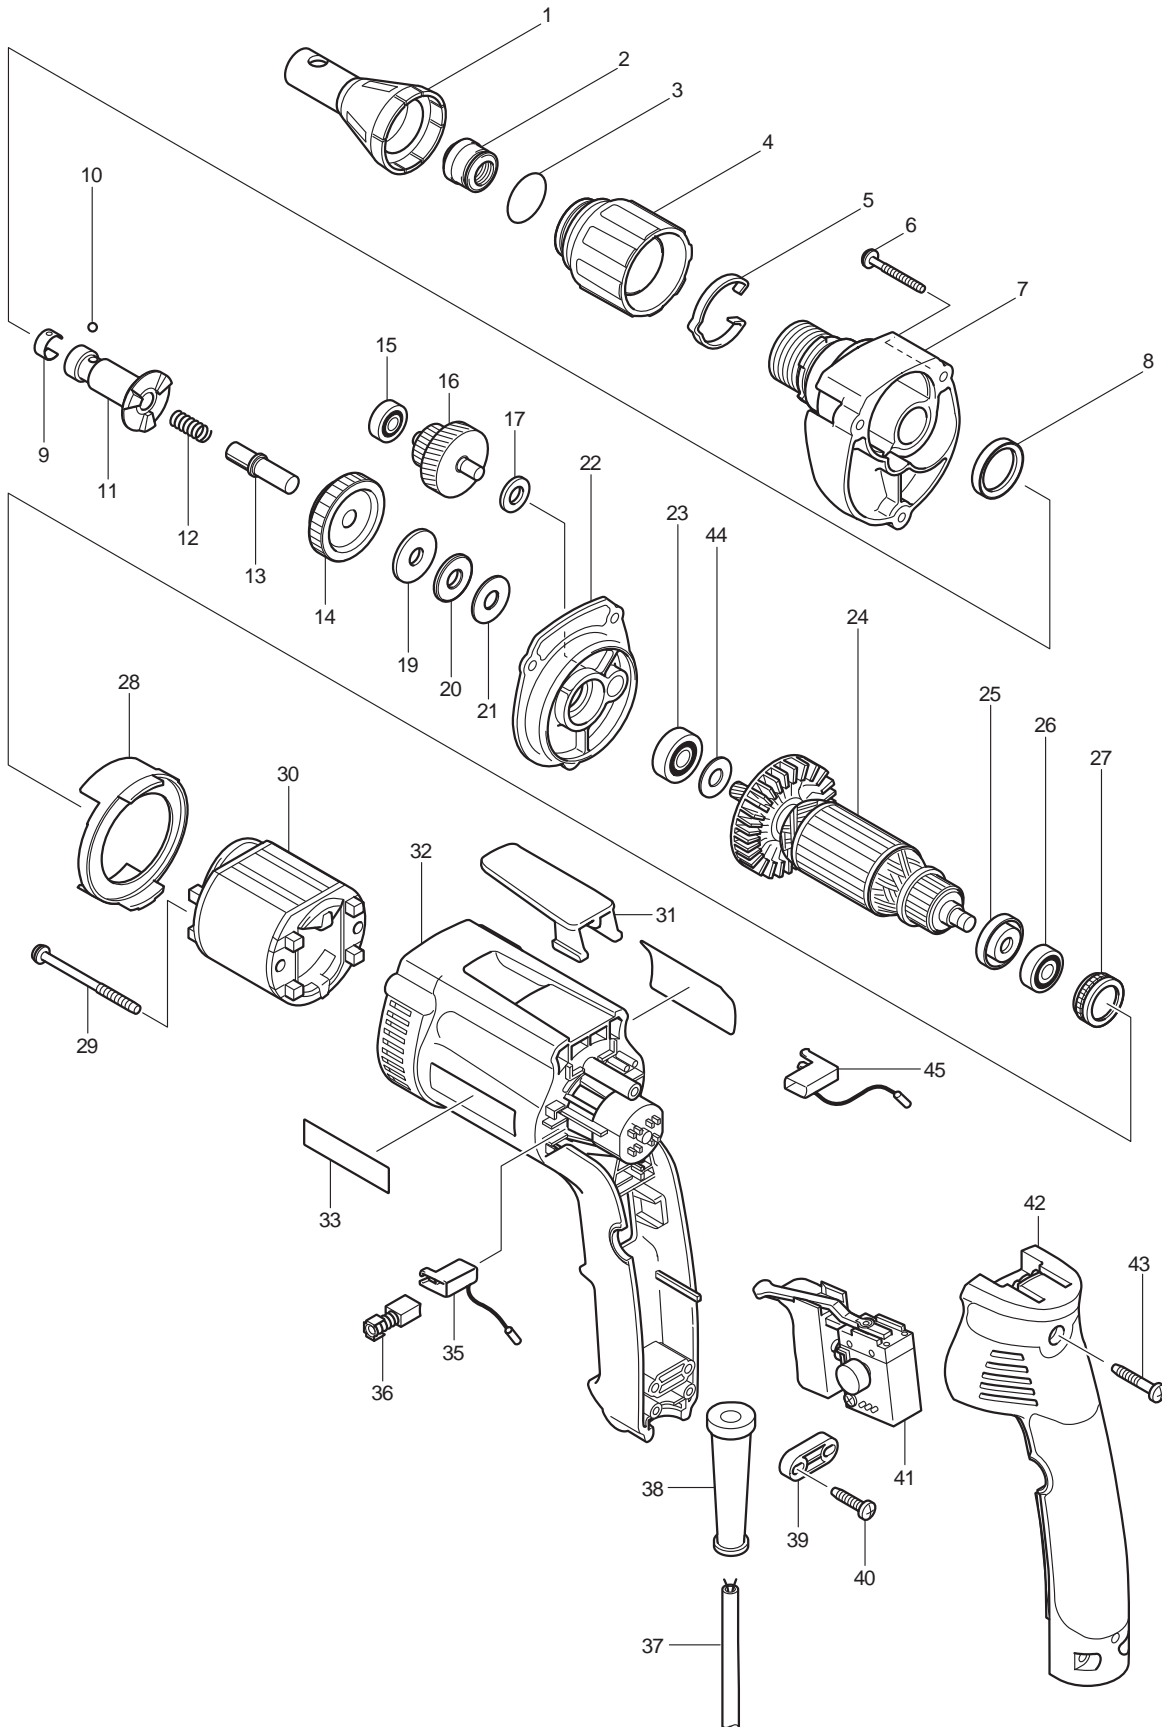

11-2009
6823N
SCREWDRIVER 0 - 2500RPM

Item No.	Type	Sub	Part No.	Description (* See Service changes on the bottom)	Qty	Unit
1			151726-8	LOCATOR COMPLETE	1	PC.
2			421631-6	DUST SEAL RING	1	PC.
3			213373-4	O RING 22	1	PC.
4			416994-3	LOCK RING	1	PC.
5			232154-7	LEAF SPRING	1	PC.
6			266050-7	TAPPING SCREW 4X30	3	PC.
7			153497-3	GEAR HOUSING COMPLETE	1	PC.
8			421766-3	RING 20	1	PC.
9			232050-9	LEAF SPRING	1	PC.
10			216001-0	STEEL BALL 3.5	1	PC.
11			324290-4	SPINDLE	1	PC.
12			233126-5	COMPRESSION SPRING 6	1	PC.
13			268099-3	COLLARED PIN 8	1	PC.
14			227056-0	SPUR GEAR 36	1	PC.
15	1		211014-6	BALL BEARING 606	1	PC.
	2		211012-0	BALL BEARING 606ZZ	1	PC.
16			226133-5	GEAR COMPLETE 17-35	1	PC.
17			267017-8	FLAT WASHER 8	1	PC.
19			216213-5	WASHER 824	1	PC.
20			216415-3	THRUST NEEDLE GAUGE 821	1	PC.
21			216212-7	WASHER 821	1	PC.
22			153499-9	GEAR HOUSING COVER COMPLETE	1	PC.
23	1		210007-0	* BALL BEARING 608VV	1	PC.
	2		210005-4	* BALL BEARING 608DDW	1	PC.
24			510053-6	ARMATURE ASS'Y 115V	1	PC.
		INC.	240022-0	FAN 52	1	PC.
		INC.		Item No. 23,25,26,44		
25			681636-0	INSULATION WASHER	1	PC.
26			211021-9	BALL BEARING 607LLB	1	PC.
27			421479-6	RUBBER RING 19	1	PC.
28			416993-5	BAFFLE PLATE	1	PC.
29			266147-2	TAPPING SCREW 4X55	2	PC.
30			633441-1	FIELD 115V	1	PC.
31			417625-7	HOOK	1	PC.
32	1		183285-4	MOTOR HOUSING	1	PC.
	1	INC.		Item No.33		
	2		188628-5	MOTOR HOUSING	1	PC.
	2	INC.		Item No.33		
	3		450718-7	MOTOR HOUSING	1	PC.
33			819063-3	MAKITA LABEL (F/ TYPE1&2 MOTOR HSG)	1	PC.
35			643952-8	BRUSH HOLDER	1	PC.
36	1		191927-6	CARBON BRUSH CB-407 2PC/SET (W/O ORIGIN)	1	SET
	2		195007-0	CARBON BRUSH CB-407 2PC/SET (W/ ORIGIN)	1	SET
37			664891-9	CORD W/PLUG 2P-18-2.5M, SJ	1	PC.
38			682559-5	CORD GUARD 8	1	PC.
39			687063-9	STRAIN RELIEF	1	PC.
40			265995-6	TAPPING SCREW 4X18	2	PC.
41			651978-6	SWITCH C3MA-2L	1	PC.
42	1		151961-8	HANDLE COVER COMPLETE	1	PC.
	1	INC.	263002-9	RUBBER PIN 4	2	PC.
	2		158710-4	HANDLE COVER COMPLETE	1	PC.
	2	INC.	263002-9	RUBBER PIN 4	2	PC.
43			265999-8	TAPPING SCREW 4X25	3	PC.